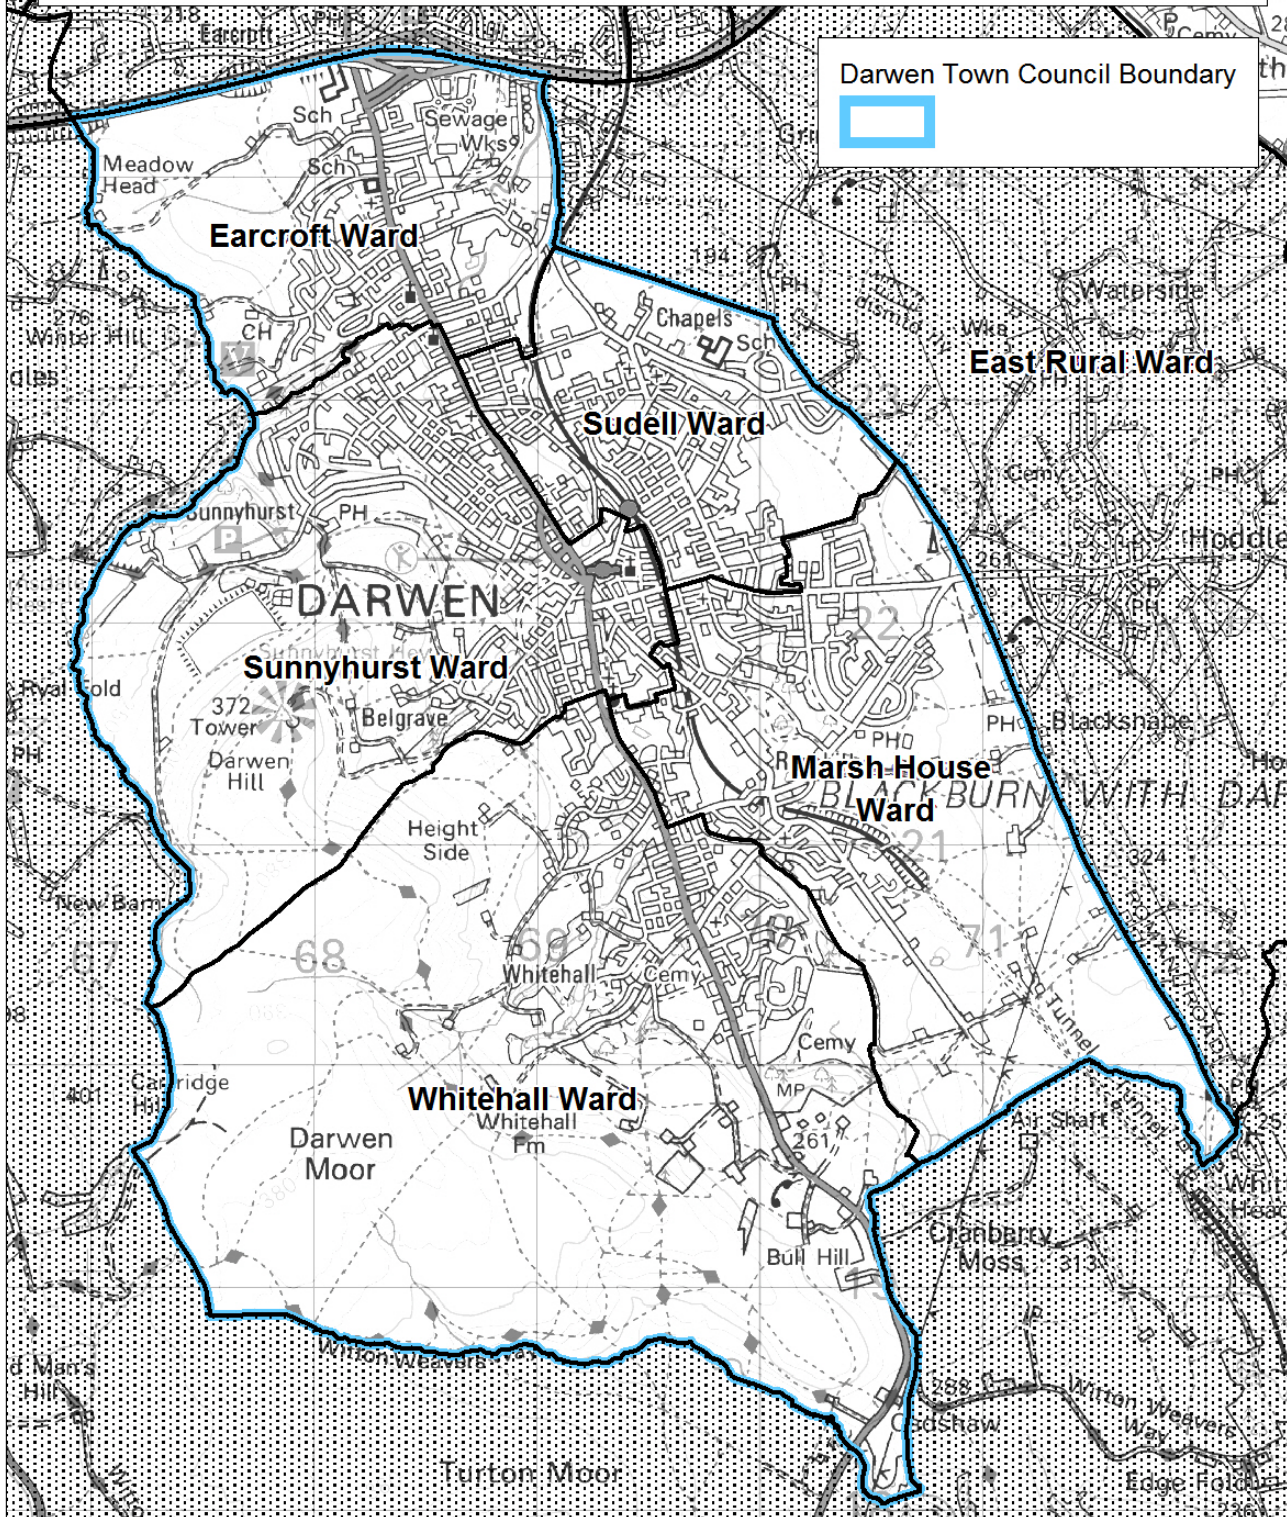

Map referred to in The Blackburn with Darwen Borough Council
(Reorganisation of Community Governance) Order 2009

Darwen Town Council Boundary

Reproduced from Ordnance Survey mapping with the permission of the Controller of Her Majesty's Stationery Office.
© Crown Copyright.
Unauthorised reproduction infringes copyright and may lead to prosecution or civil proceedings.
Licence No.: 100019493 (2009)

Map produced by Corporate Research, Policy Department, Blackburn with Darwen Borough Council